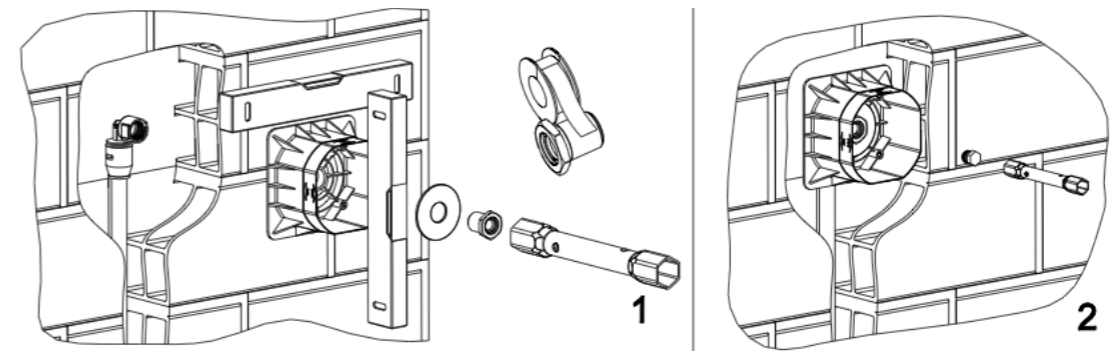

MONTAGGIO A MURO / WALL MOUNTING / MONTAGE MURAL / WANDMONTAGE / MONTAJE EN PARED